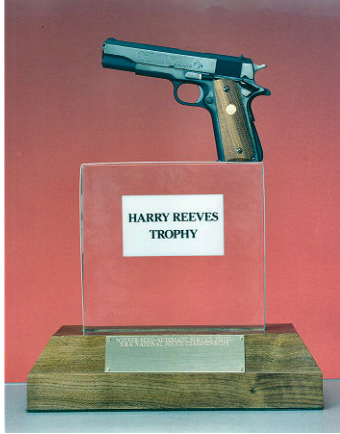

HARRY REEVES TROPHY

The Harry Reeves Trophy is a lucite trophy with a pistol mounted on a wooden base. This trophy was donated by John M. Schooley and Colt Industries for presentation at the NRA National Police Shooting Championships to the winner of the Semi-Automatic Service Pistol Distinguished Match.

Match Conditions:

- 1987 60-round NRA National Police Course.
- 1990 Match renamed to the NRA Police Semi-Automatic Service Pistol Distinguished Match.
- 2007 Removed from competition

TROPHY WINNERS

1988	Tim C. Clay Sylvania TWP Police, OH	586-30X	2007 2014	Removed From Competition David Lange	286-07X
1989	John L. Farley Georgia State Patrol	591-35X			
1990	James W. Gilleland U.S. Secret Service	589-27X			
1991	John L. Farley Georgia State Patrol	591-37X			
1992	Terry E. McKnight Coral Spring PD, FL	590-33X			
1993	Dwight D. VanHorn Los Angeles Sheriff's Dept., CA	594-35X			
1994	John L. Farley Georgia State Patrol	595-28X			
1995	James D. Dunn Los Angeles Co. Sherriff's Office, CA	595-38X			
1996	John H. Pride Los Angeles PD, CA	596-39X			
1997	Keith L. Ferguson New Orleans PD, LA	599-43X			
1998	Agent Clay B. Tippit U.S. Border Patrol	598-44X			
1999	Agent Clay B. Tippit U.S. Border Patrol	596-41X			
2000	Clay Tippit U.S. Border Patrol	597-39X			
2001	Trpr. Mike L. Sexton Oklahoma Highway Patrol	597-44X			
2002	Agent Robert Vadasz U.S. Border Patrol	594-41X			
2003	Lt. Philip W. Hemphill Mississippi Highway Patrol	600-37X			
2004	Allen G. Parsons U.S. Border Patrol	596-36X			
2005		No Competition			
2006	Det John H. Pride Los Angeles PD, CA	595-41X			