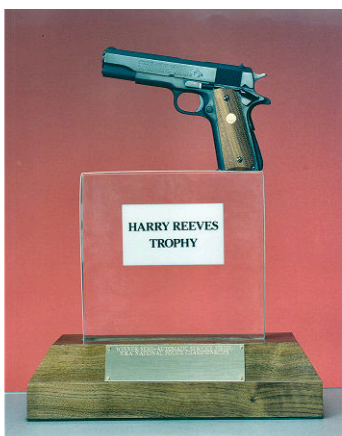

HARRY REEVES TROPHY

The Harry Reeves Trophy is a lucite trophy with a pistol mounted on a wooden base. This trophy was donated by John M. Schooley and Colt Industries for presentation at the NRA National Police Shooting Championships to the winner of the Semi-Automatic Service Pistol Distinguished Match.

Match Conditions:

- 1987 60-round NRA National Police Course.
- 1990 Match renamed to the NRA Police Semi-Automatic Service Pistol Distinguished Match.
- 2007 Removed from competition

TROPHY WINNERS

1988	Tim C. Clay Sylvania TWP Police, OH	586-30X	2007	Removed From Competition	
1989	John L. Farley Georgia State Patrol	591-35X	2014	David Lange	286-07X
1990	James W. Gilleland U.S. Secret Service	589-27X	2015	David Lange	289-09X
1991	John L. Farley Georgia State Patrol	591-37X			
1992	Terry E. McKnight Coral Spring PD, FL	590-33X			
1993	Dwight D. VanHorn Los Angeles Sheriff's Dept., CA	594-35X			
1994	John L. Farley Georgia State Patrol	595-28X			
1995	James D. Dunn Los Angeles Co. Sherriff's Office, CA	595-38X			
1996	John H. Pride Los Angeles PD, CA	596-39X			
1997	Keith L. Ferguson New Orleans PD, LA	599-43X			
1998	Agent Clay B. Tippit U.S. Border Patrol	598-44X			
1999	Agent Clay B. Tippit U.S. Border Patrol	596-41X			
2000	Clay Tippit U.S. Border Patrol	597-39X			
2001	Trpr. Mike L. Sexton Oklahoma Highway Patrol	597-44X			
2002	Agent Robert Vadasz U.S. Border Patrol	594-41X			
2003	Lt. Philip W. Hemphill Mississippi Highway Patrol	600-37X			
2004	Allen G. Parsons U.S. Border Patrol	596-36X			
2005		No Competition			
2006	Det John H. Pride Los Angeles PD, CA	595-41X			