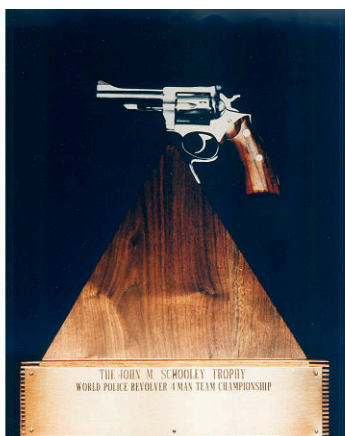

JOHN M. SCHOOLEY TROPHY

The John M. Schooley Trophy is a large pyramid shaped wooden trophy with a revolver mounted at the tip of the trophy. It was donated by both John M. Schooley and Sturm, Ruger and Company. This trophy is presented to the World Police Pistol Four-Man winning team at the NRA National Police Shooting Championships.

Match Conditions:

- 1985 The NRA National Police Course.
- 1991 Stage one time limit changed to 20 seconds.
- 2007 Removed from competition

TROPHY WINNERS

1985	U.S. Secret Service	2373-160X
1986	Los Angeles PD Blue	2371-144X
1987	Westinghouse Hanford Patrol, WA	2375-161X
1988	Mississippi Highway Patrol	2366-153X
1989	Mississippi Highway Patrol	2388-165X
1990	Mississippi Highway Patrol	2375-156X
1991	Mississippi Highway Patrol	2380-174X
1992	Los Angeles PD Blue, CA	2371-150X
1993	Mississippi Highway Patrol	2380-166X
1994	Los Angeles PD Blue, CA	2382-156X
1995	Mississippi Highway Patrol	2384-174X
1996	Mississippi Highway Patrol	2374-157X
1997	Los Angeles Police Department	2378-156X
1998	Los Angeles Police Department	2378-161X
1999	Los Angeles Police Department	2358-146X
2000	Los Angeles Police Department #1	2371-156X
2001	Los Angeles Police Department Blue	2366-139X
2002	U.S. Border Patrol	2354-122X
2003	U.S. Border Patrol	2381-152X
2004	Mississippi Highway Patrol	2371-153X
2005		No Competition
2006	U.S. Border Patrol	2376-159X
2007	Removed From Competition	